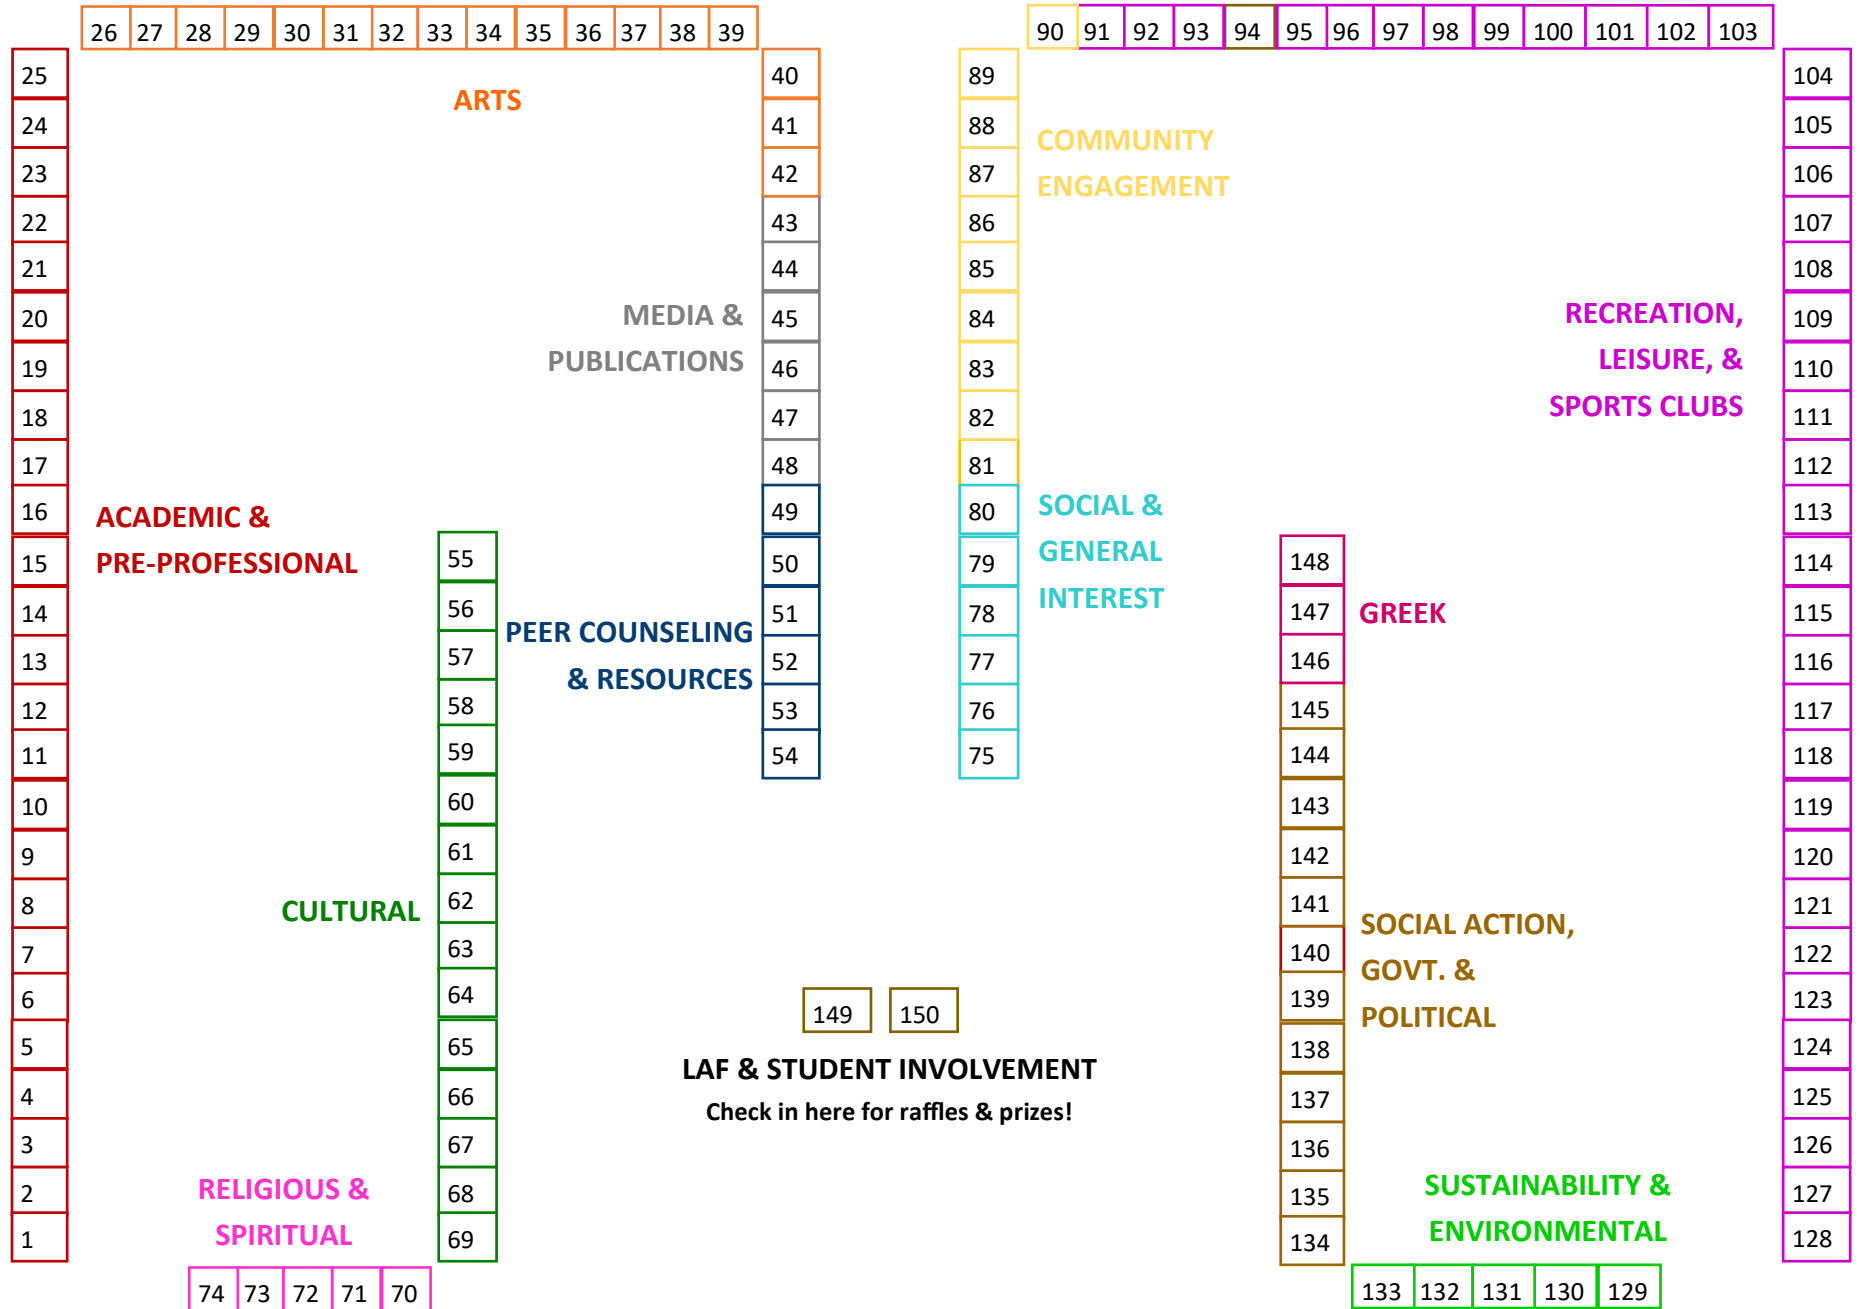

Skillman Library

2021 Student Involvement Fair

2021 Student Involvement Fair

ACADEMIC & PRE-PROFESSIONAL

1. American Chemical Society
2. American Institute of Chemical Engineers
3. American Society of Mechanical Engineers
4. Institute of Electrical and Electronics Engineers (IEEE)
5. International Affairs Club
6. Kirby Government and Law Society
7. Kovalevsky Society
8. Lafayette College Investment Club
9. LEADERS Lafayette
10. Math Club
11. McKelvy House
12. National Society of Black Engineers
13. Neuroscience Club
14. Philosophy Club
15. Physics Club
16. Pre-Dental Society
17. Pre-Health Professions Society
18. Psychology Club
19. Society Hispanic of Professional Engineers (SHPE)
20. Society of Women Engineers
21. Spanish Speakers of Lafayette
22. Speech and Debate team
23. Student Government
24. Tri Beta Biological Honor Society
25. Women In Law Club

ARTS

26. Arts Society
27. Cadence A Cappella
28. Jazz Ensemble/Combo
29. Lafayette Association of Visual Artists (LAVA)
30. Lafayette Mar-Keys All Voices Acappella
31. Lafayette Vintage Society
32. LIMS - Lafayette Interdisciplinary Music Society
33. Music Appreciation Floor
34. Percussion Ensemble
35. Pottery Club
36. Salsa Club
37. Soulfège A Cappella
38. The Lafayette Chorduroys
39. The Marquis Players
40. Thunderground
41. Yarn Club

RECREATION, LEISURE, SPORTS CLUBS CONT.

121. Tae Kwon Do
122. The Spikeball/Roundnet Club
123. Ultimate Frisbee
124. Women's Club Ice Hockey
125. Women's Club Soccer
126. Women's Club Volleyball
127. Women's Club Basketball
128. Women's Club Softball

SOCIAL ACTION, GOVT., POLITICAL

134. Army ROTC
135. Dyer Center
136. Girl Up Lafayette
137. Kaleidoscope
138. Laf College Democrats
139. Lafayette Mock Trial
140. Lafayette Speech and Debate (Forensics)
141. Model United Nations
142. Open Debate Club
143. Refugee Action
144. Sunrise Lafayette